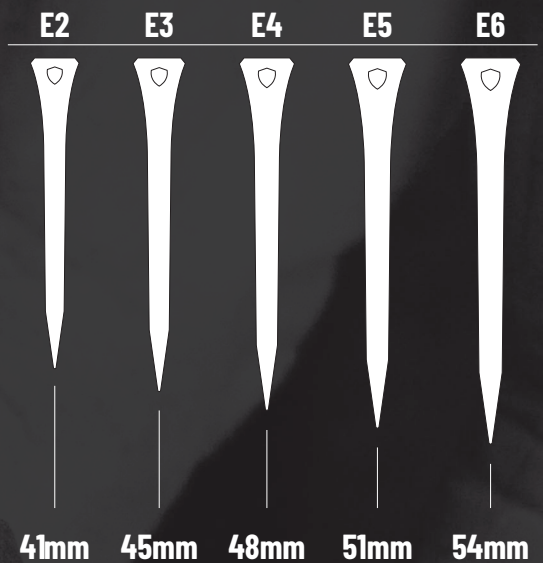

WERKMAN E / E-SLIM NAIL

EFFORTLESS DRIVE

ENSURING A SMOOTH FINISH
FOR EASY DRIVING.

SMART RADIUS DESIGN

ACCURATE FITTING FACILITATED BY THE
INNOVATIVE DESIGN OF THE NECK.

NEW BOX WITH MAGNETIC LID

UNIVERSAL COMPATIBILITY

EXCELLENT FIT IN ALL V-FULLERS
AND PLAIN PUNCHED HORSESHOES.

SIZE OPTIONS

AVAILABLE IN SIZES E2 - E6 & ESL2 - ESL6

WERKMAN HOOFCARE
OUR TRADITION, YOUR SUCCESS.

WERKMAN E / E-SLIM NAIL

SALES@WERKMANHOOF CARE.COM
WERKMANHOOF CARE.COM