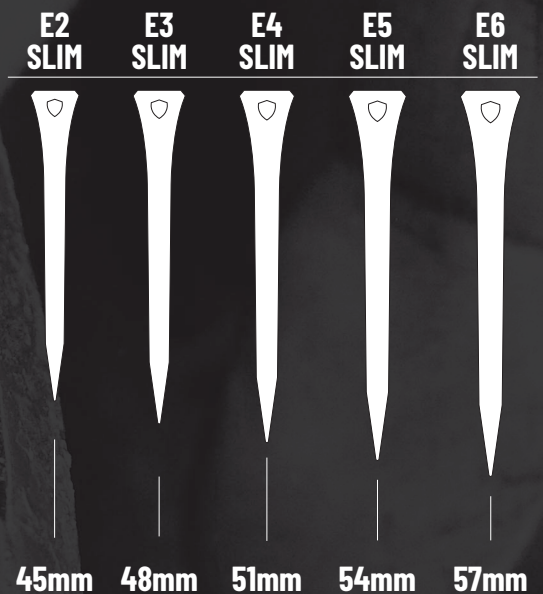

WERKMAN E / E-SLIM NAIL

EFFORTLESS DRIVE

ENSURING A SMOOTH FINISH
FOR EASY DRIVING.

SMART RADIUS DESIGN

ACCURATE FITTING FACILITATED BY THE
INNOVATIVE DESIGN OF THE NECK.

NEW BOX WITH MAGNETIC LID

UNIVERSAL COMPATIBILITY

EXCELLENT FIT IN ALL V-FULLERS
AND PLAIN PUNCHED HORSESHOES.

SIZE OPTIONS

AVAILABLE IN SIZES E2 - E6 & ESL2 - ESL6

WERKMAN HOOFCARE
OUR TRADITION, YOUR SUCCESS.

WERKMAN E / E-SLIM NAIL

SALES@WERKMANHOOF CARE.COM
WERKMANHOOF CARE.COM