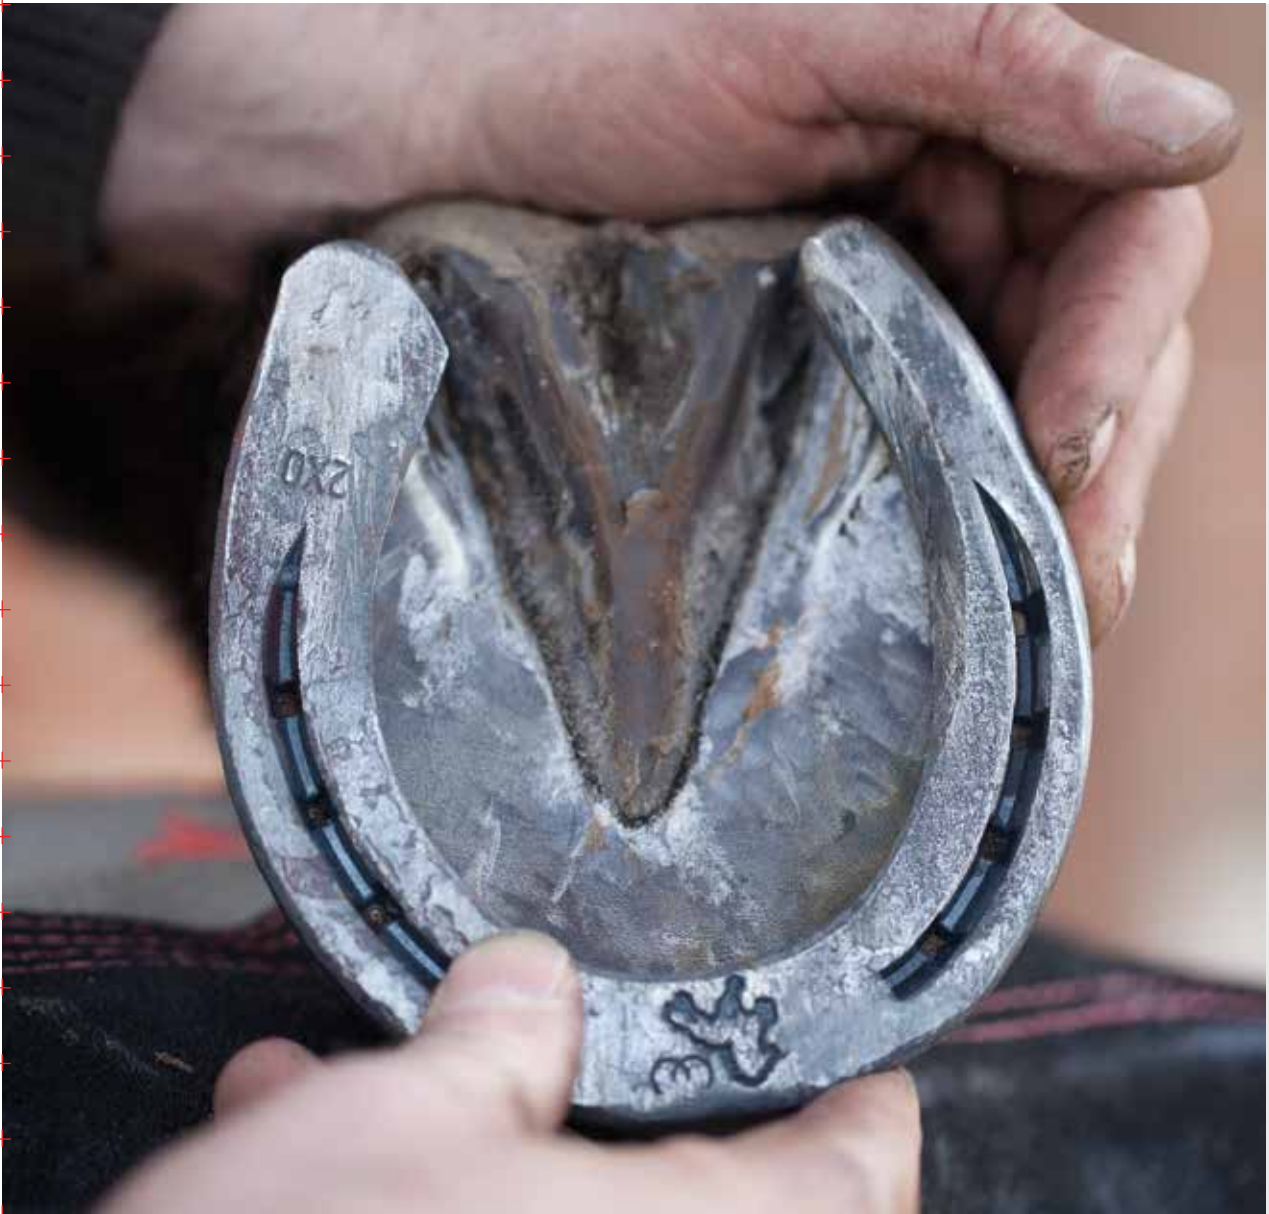

### Warrior ICE

- 6 mm: 4x0 – 0
- 8 mm: 4x0 – 1
- 10 mm: 3x0 – 1

- Warrior ICE shoes are developed according to the results of a study by Siggí Sigurðsson about Icelandic horse's feet to provide optimum shape and dimensions.
- This "true shape" helps to preserve and develop the natural healthy hoof of Icelandic horses.
- These "healthy hoofs" help the Icelandic horse to reach its optimal "Natural performance".
- The Warrior ICE is perfectly matching the official FEIF regulations for breeding shows and sport competitions and made of maximum material without exceeding the FEIF regulations.
- The Warrior ICE is available in front toe clip and hind side clip.